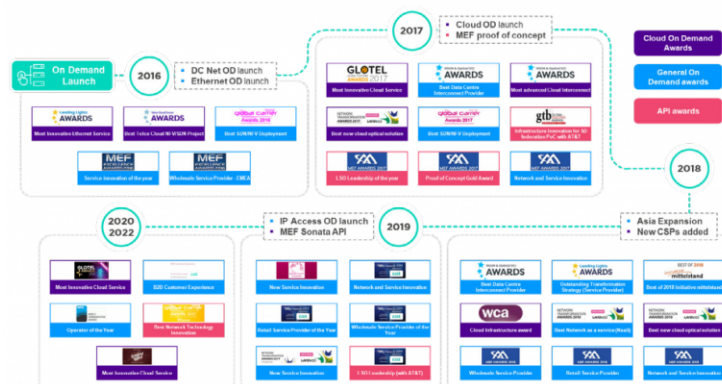

Award Winning Features

Service Features

- Extensive coverage in Europe, Asia and USA: Over 95% of Colt's footprint is enabled for On Demand services, spanning: 1000+ data centres and more than 32,000+ enterprise buildings.
- Key cloud partners including: Amazon Web Services, Microsoft Azure, Google Cloud Platform, IBM Cloud and Oracle Cloud.
- Select scalable bandwidth up to 20 Gbps and then flex up or down as you need in real time
- High quality network connectivity including service availability with comprehensive carrier grade SLA.
- Connect to millions of enterprise office buildings across 180+ countries via our carrier partner.
- Connections can be completed and modified in real-time
- Pay-as-you-go billing with a flexible rolling monthly contract