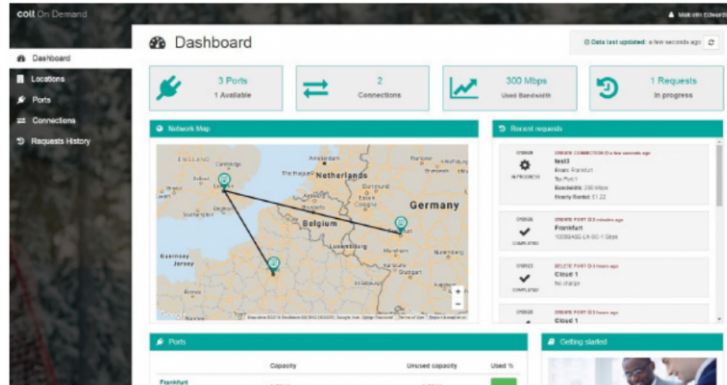

Award Winning Features

Service Features

- Extensive coverage in Europe, Asia and USA: Over 95% of Colt's footprint is enabled for On Demand services, spanning: 1000+ data centres and more than 32,000+ enterprise buildings.
- Key cloud partners including: Amazon Web Services, Microsoft Azure, Google Cloud Platform, IBM Cloud and Oracle Cloud.
- Select scalable bandwidth up to 20 Gbps and then flex up or down as you need in real time
- High quality network connectivity including service availability with comprehensive carrier grade SLA.
- Connect to millions of enterprise office buildings across 180+ countries via our carrier partner.
- Connections can be completed and modified in real-time
- Pay-as-you-go billing with a flexible rolling monthly contract