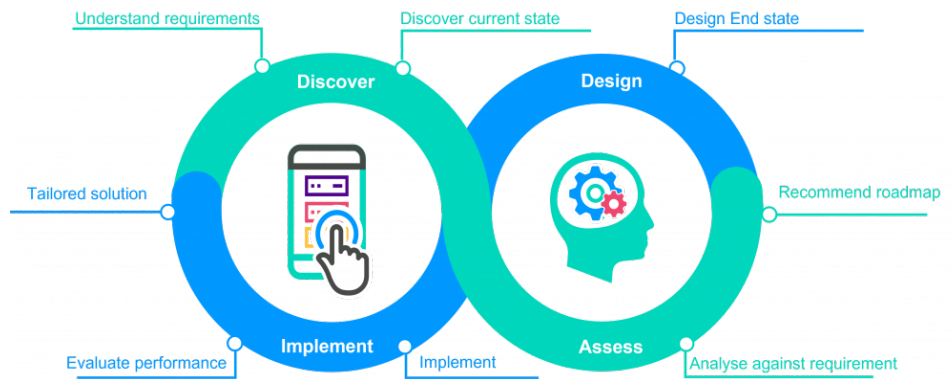

Working with you to transform and optimize your digital infrastructure

Colt Consultancy Services bring strategy, deep domain expertise and tech implementation to optimize your IT environment and fuel your digital transformation.

Optimize your business performance and expedite your digital transformation through an end-to-end service

An extension of your team

Our consultants can free you from the hassle of designing, implementing and optimizing your digital infrastructure on your own. We provide you with the freedom to focus on your core business, while we take care of aligning your digital strategy with your business goals.

Key service areas

Network

- Simplify and optimize network infrastructure to reduce costs and increase ROI Modernize your network and gain a seamless, low-risk transition from legacy networks
- Software-defined network transformation for better security, performance, resilience and user experience