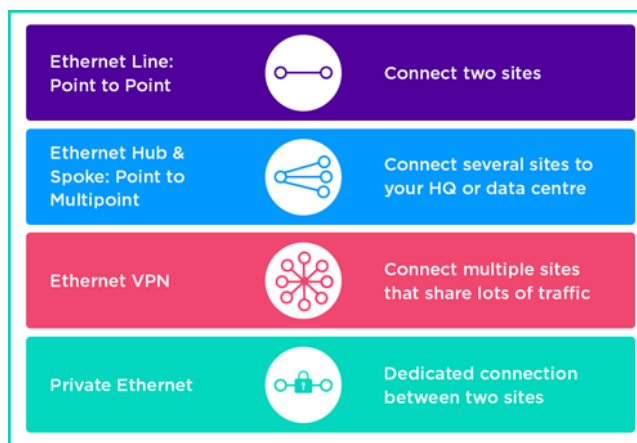

Ethernet Line: Point to Point

This plug-and-play service gives you a simple, point-to-point connection between two sites. It offers higher network speeds and a wide choice of bandwidths, which can be upgraded easily.

Ethernet Hub & Spoke: Point to Multipoint

This service aggregates traffic from multiple sites onto a single Hub interface at a central location. The service is a cost effective and manageable way of connecting a larger number of sites to a head office, data centre or carrier PoP.